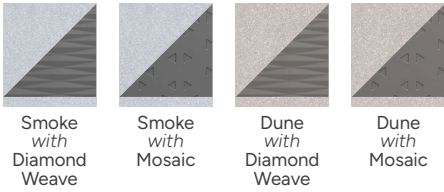

SPECIFICATIONS

Seats	4
Jets	33
Style	Lounge
Voltage	230 V
Size	198 × 198 × 86 cm

WATER CARE

+ FROG® Sanitising System Ready

Electrical Requirements
230 V

HotSpring®
Every day made better®

EXCURSION™

COLOURS*

COVER COLOURS

Shown with Dune Shell and Diamond Weave Pattern

BETTER MASSAGE

33 Personalised-Control Jets

- 8 Ultra Mini Jets
- 21 Mini Jets
- 4 Twin Pulse Jets

BETTER WATER

Water Care System FROG® Cartridge Ready**
 Filtration System 4.6m2, Top Loading